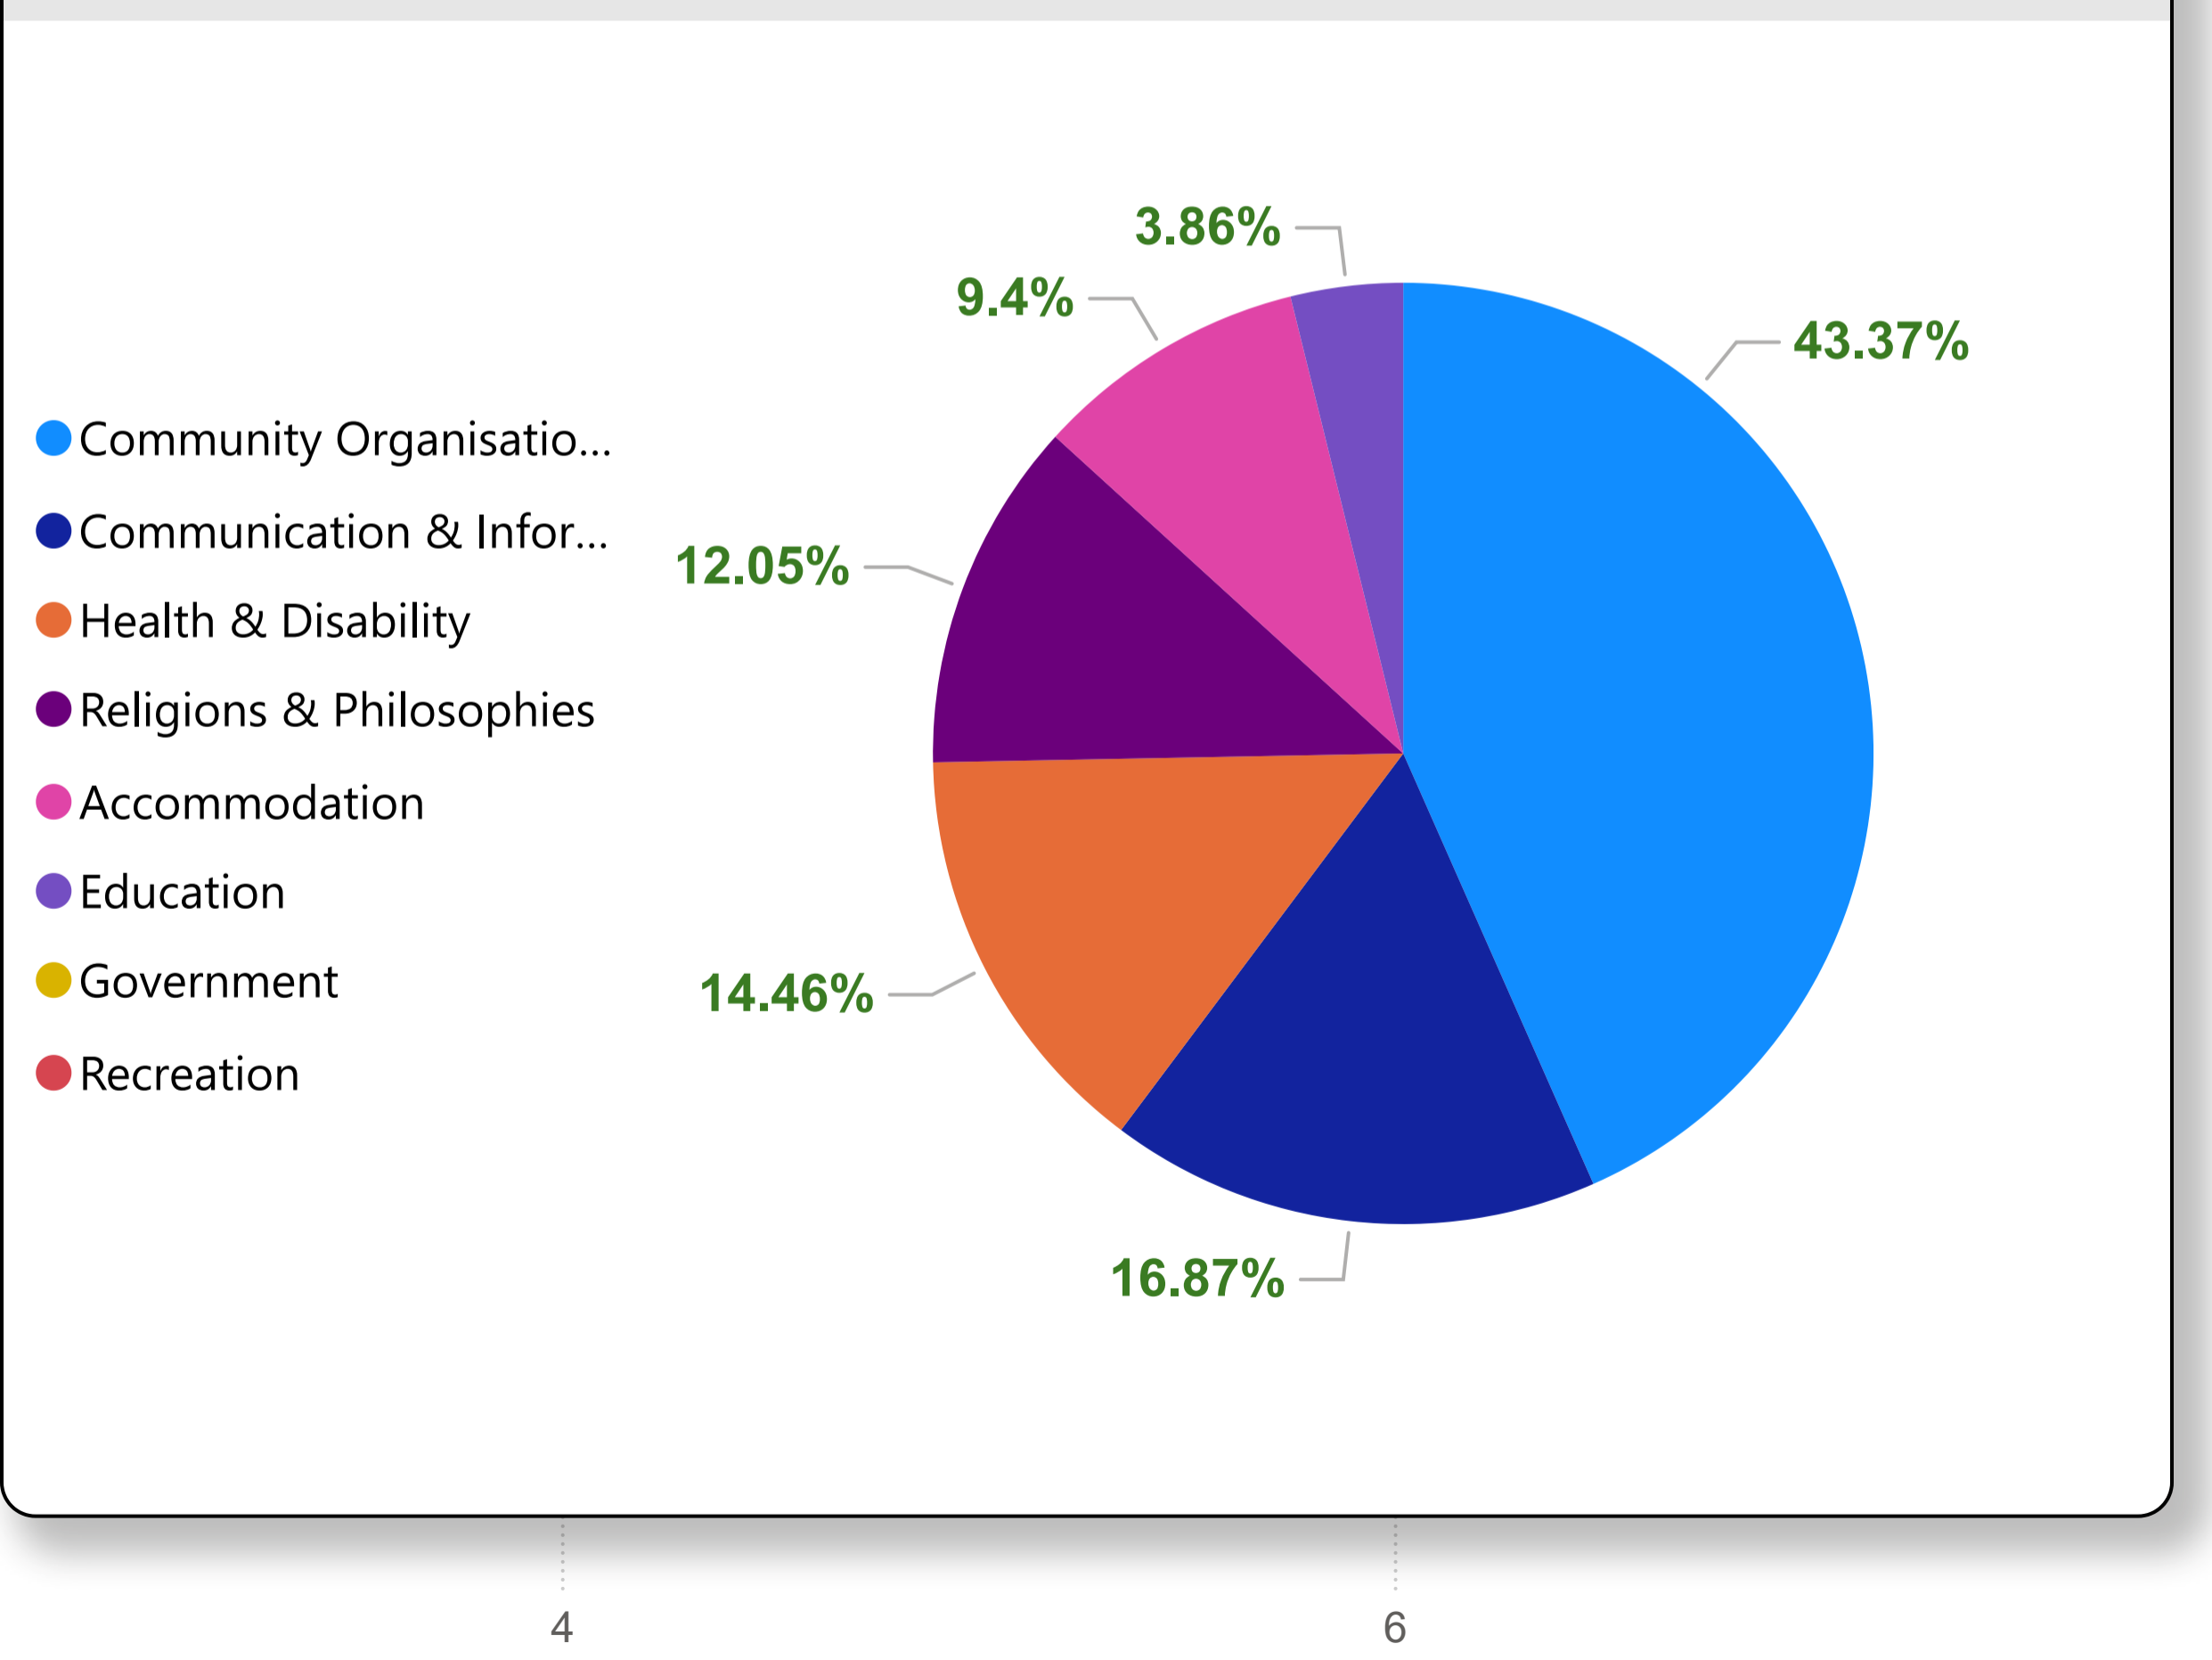

% Sessions by Primary Category