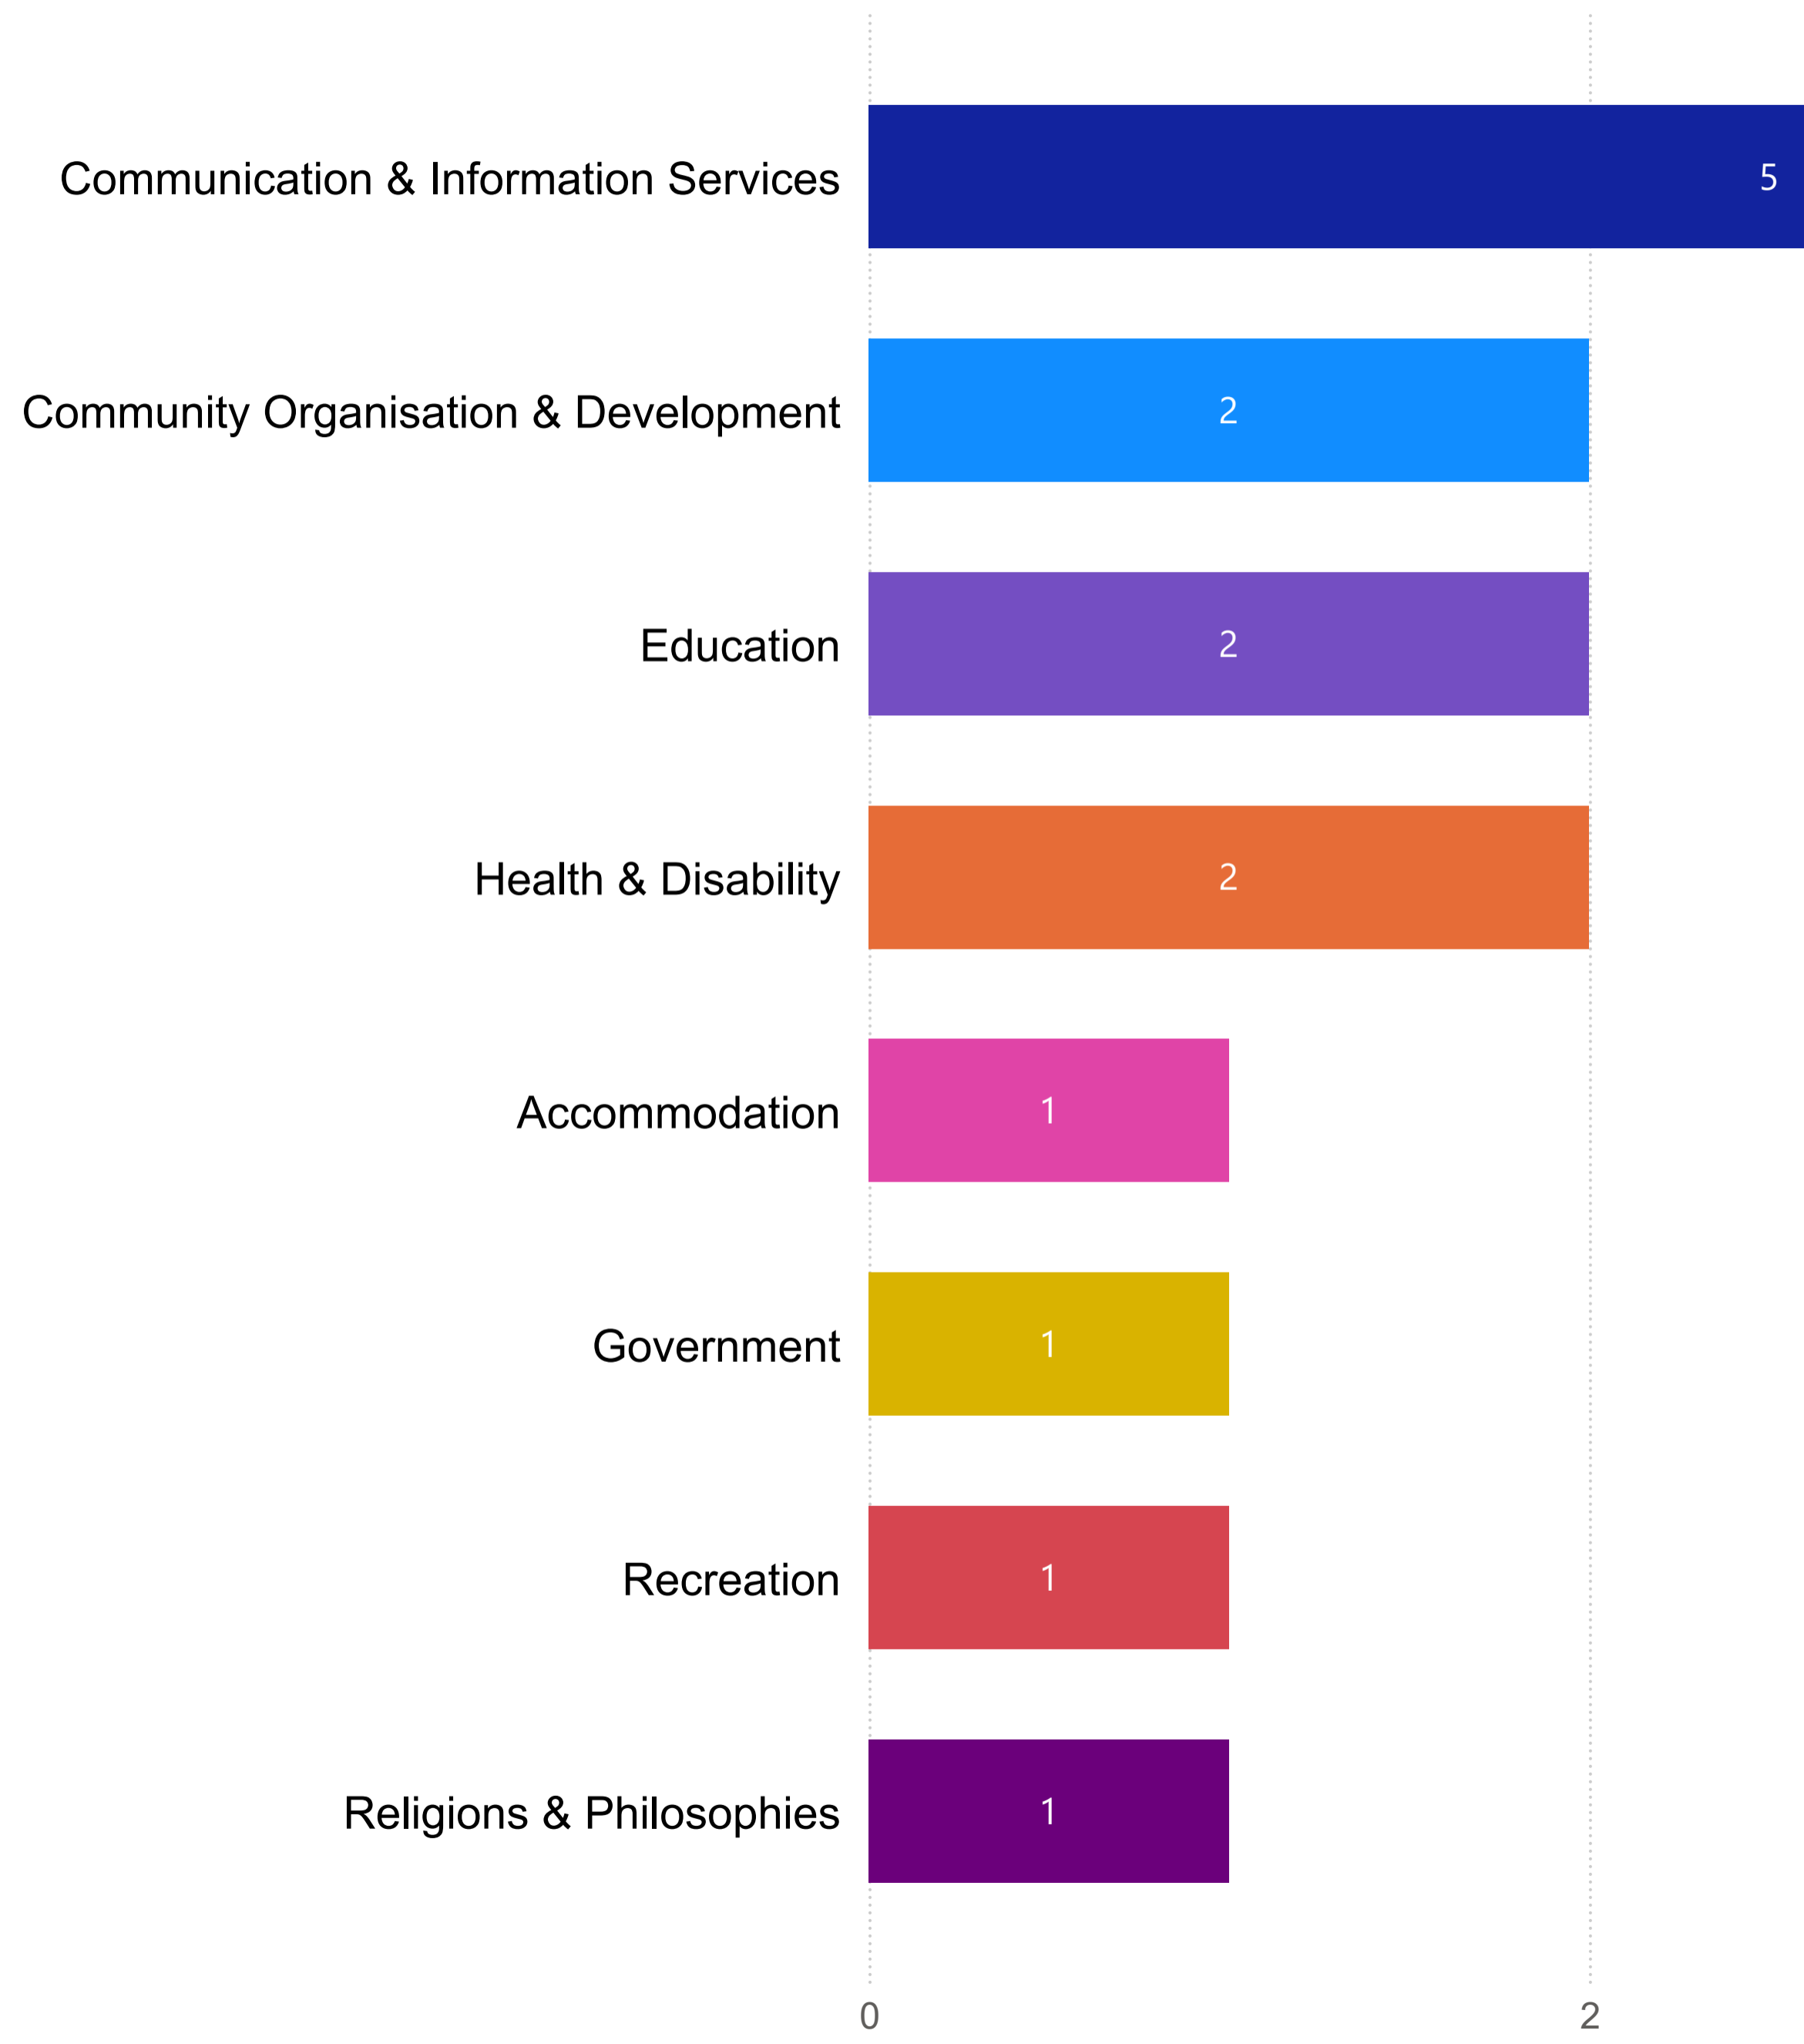

Elliston Council - Organisation Count by Primary Category (FY 2021-2022)