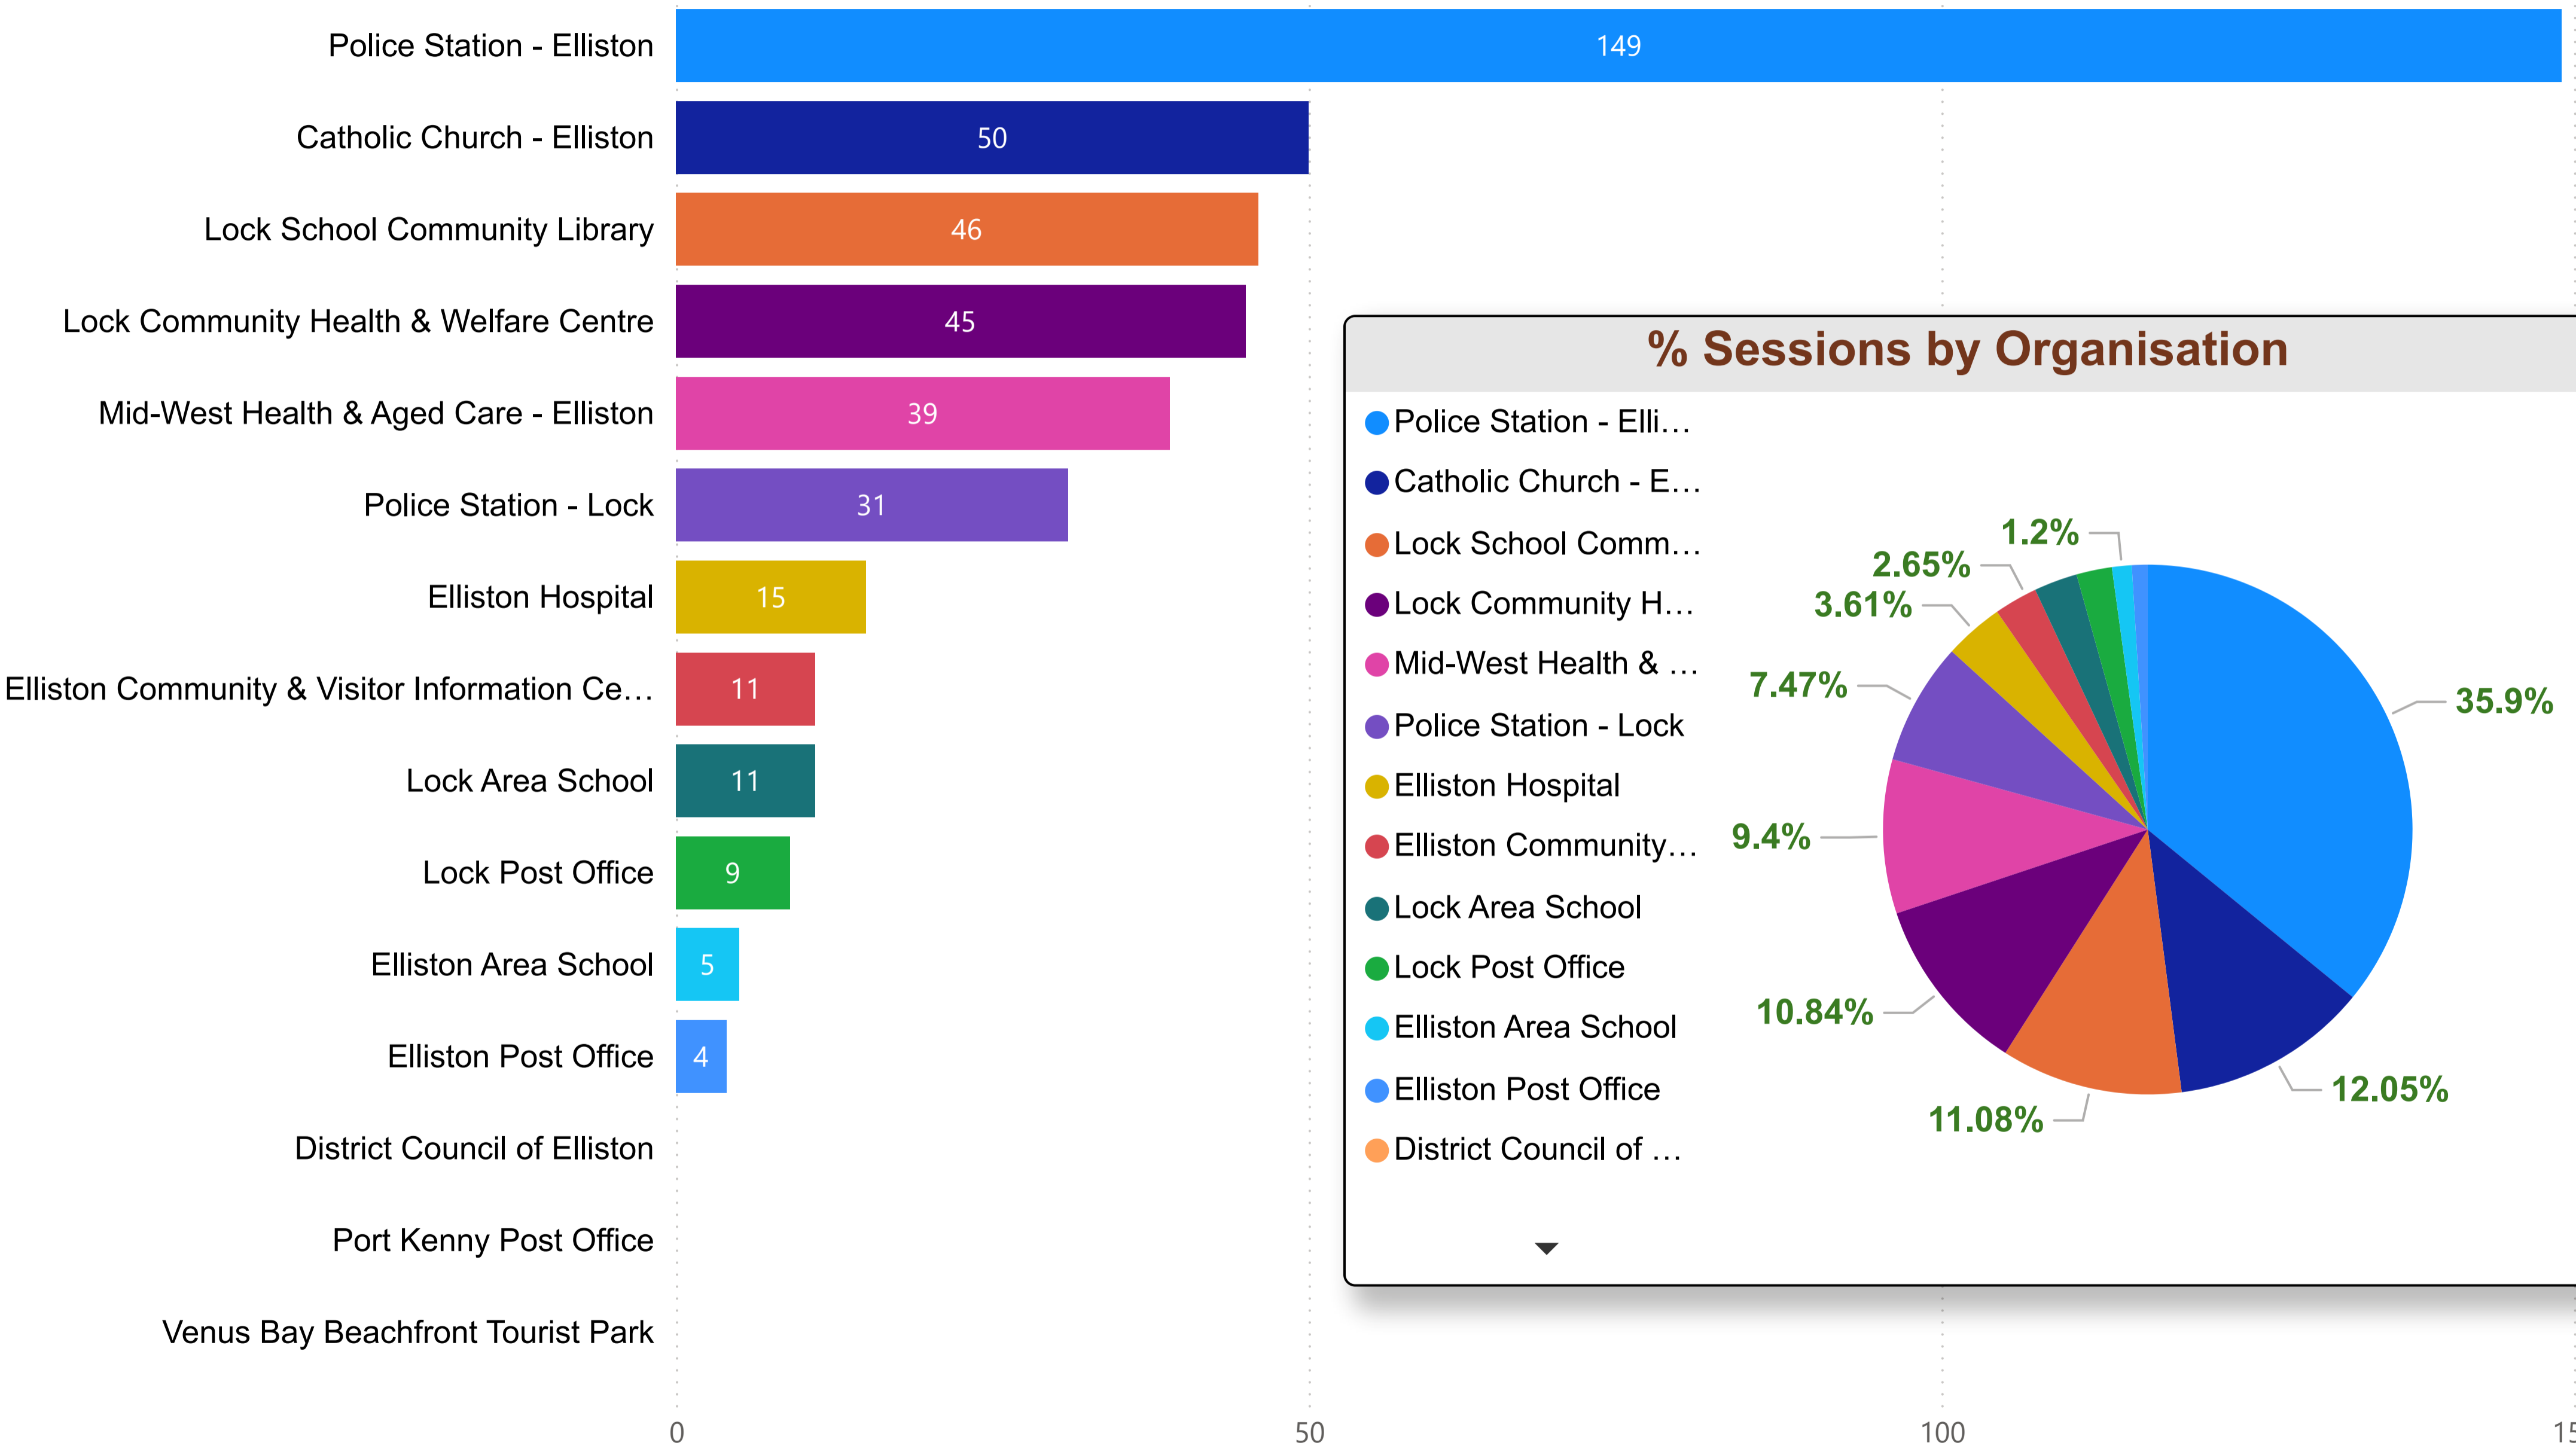

Elliston Council - Sessions by Organisation (FY 2021-2022)

FY 2021-2022

- ☐ Accommodation
- ☐ Communication & Information Services
- ☐ Community Organisation & Development
- ☐ Education
- ☐ Government
- ☐ Health & Disability
- ☐ Recreation
- ☐ Religions & Philosophies

Organisation	Sum of Sessions
Catholic Church - Elliston	50
District Council of Elliston	0
Elliston Area School	5
Elliston Community & Visitor Information Centre	11
Elliston Hospital	15
Elliston Post Office	4
Lock Area School	11
Lock Community Health & Welfare Centre	45
Lock Post Office	9
Lock School Community Library	46
Mid-West Health & Aged Care - Elliston	39
Police Station - Elliston	149
Police Station - Lock	31
Port Kenny Post Office	0
Venus Bay Beachfront Tourist Park	0
Total	415