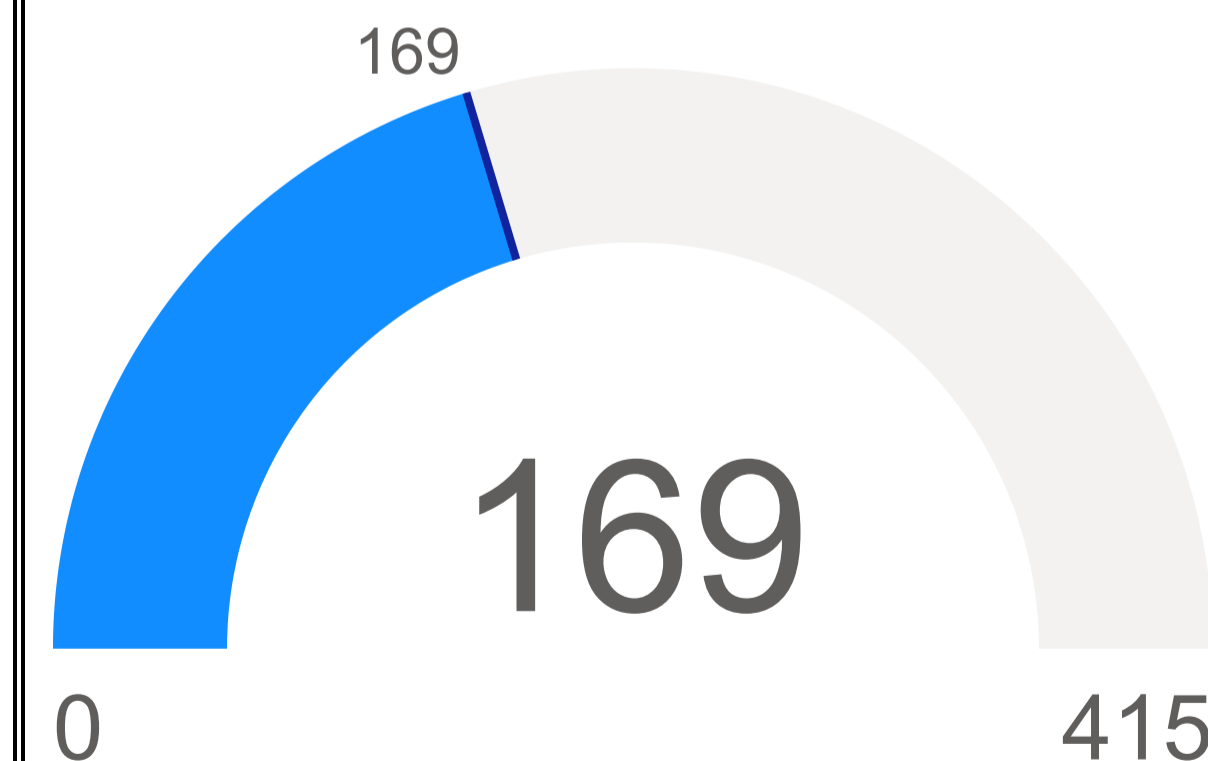

Total Sessions Vs New Users