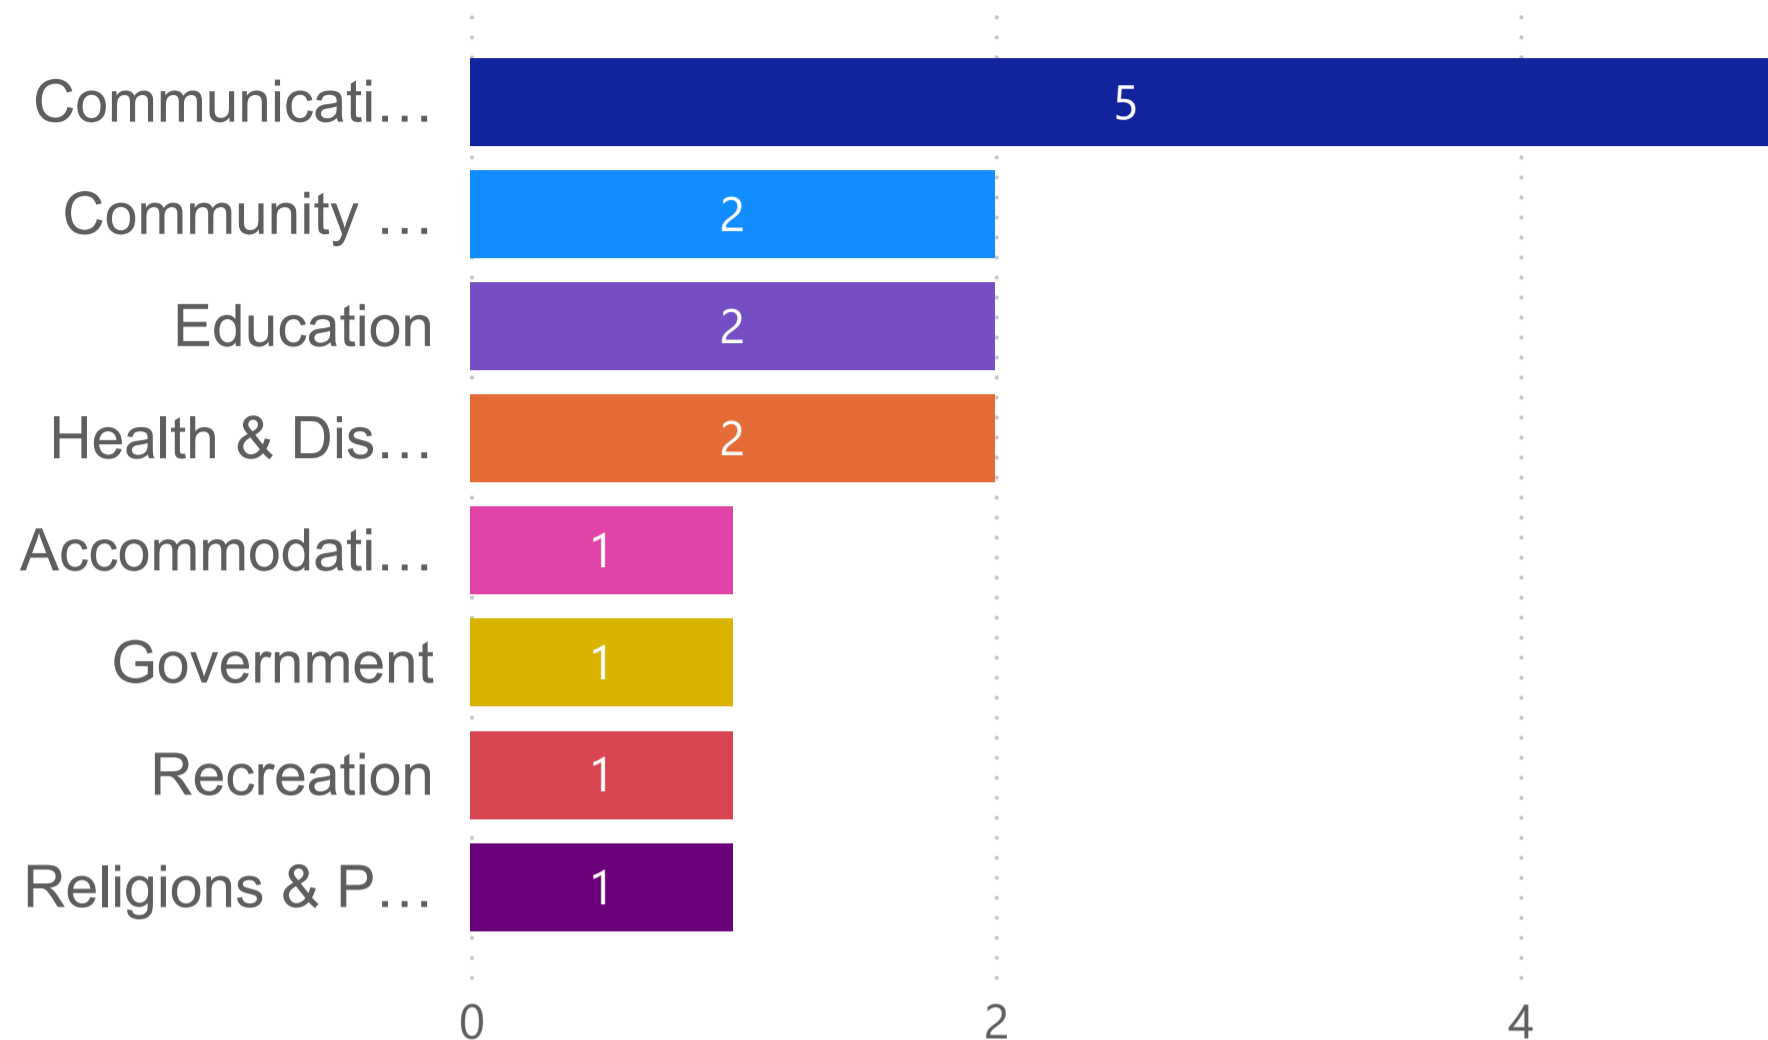

## FY 2021-2022

Primary Category, Organisation

- ✓  Accommodation
- ✓  Communication & Information Services
- ✓  Community Organisation & Development
- ✓  Education
- ✓  Government
- ✓  Health & Disability
- ✓  Recreation
- ✓  Religions & Philosophies

## Total No. of Sessions

415

Sum of Sessions

## Total No. of New Users

169

Sum of New Users