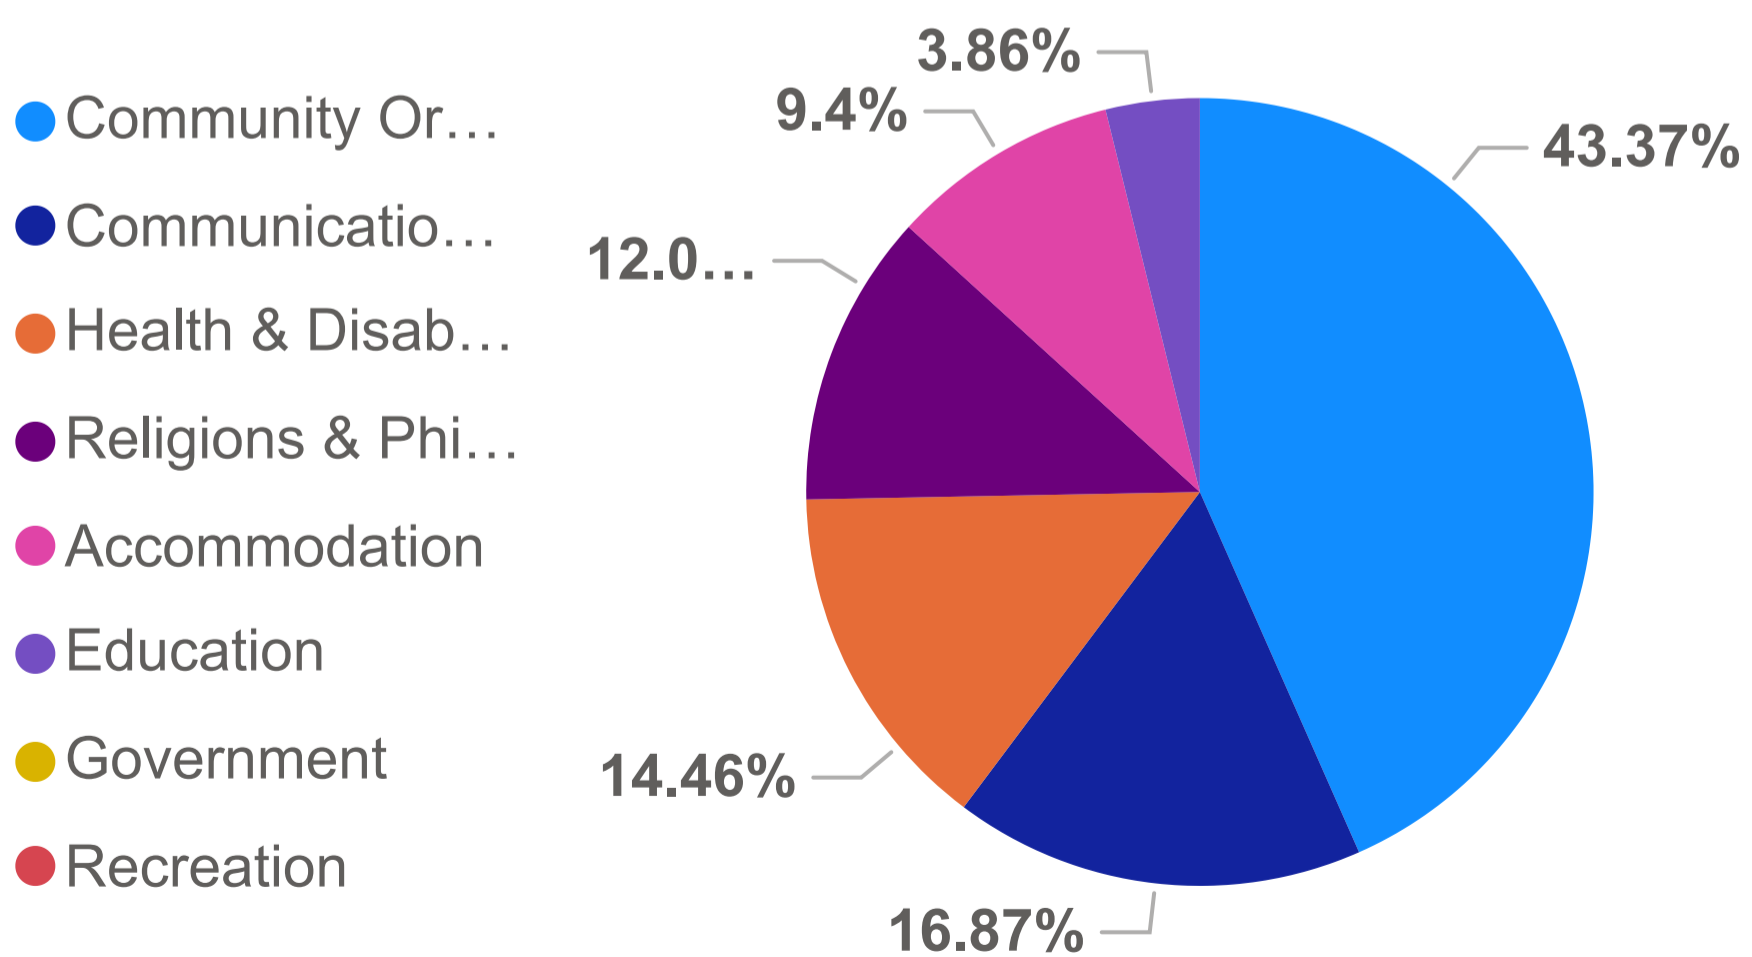

% Sessions by Primary Category